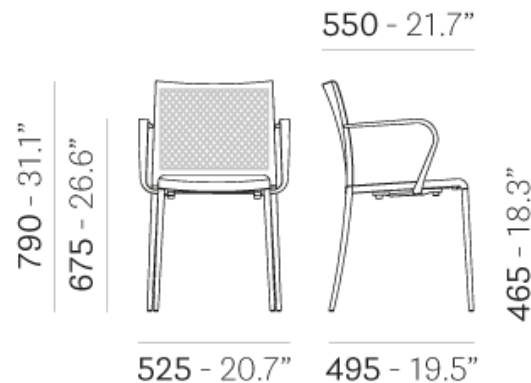

MYA 706/2

Mya is a collection of seatings with a refined and filiform design. Armchair with die-casted aluminium frame, polypropylene seat and texilene backrest.

<i>Brand:</i>	Pedrali, Made in Italy
<i>Item type:</i>	Armchair
<i>Item Code:</i>	706/2SA/SA
<i>Color:</i>	Sand
<i>Designer:</i>	Claudio Dondoli E Marco pocci
<i>Dimension:</i>	49.5 x 52.5 x 79 cm seat height 46.5 cm