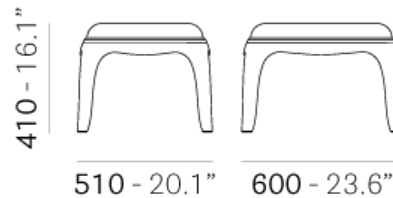

Brand: **Pedrali, Made in Italy**

Item type: Stool

Item Code: 661/TR

Color: Transparent

Designer: Claudio Dondoli E Marco pocci

Dimension: 60 x 51 x 41 cm

Please check the link for more options and finishes: