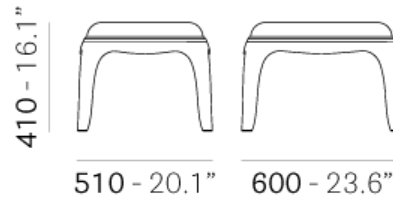

*Brand:* **Pedrali, Made in Italy**

*Item type:* Stool

*Item Code:* 661/FU

*Color:* Fume

*Designer:* Claudio Dondoli E Marco pocci

*Dimension:* 60 x 51 x 41 cm

*Please check the link for more options and finishes:*