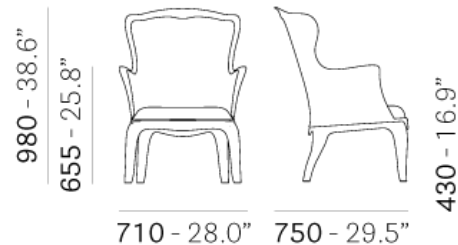

Pasha 660

Pasha is a perfect blend of tradition and innovation. Its generous dimensions along with the ergonomic shapes of the seat, make it suitable for outdoor and Hotels' wellness areas. Injection moulding polycarbonate armchair

Brand: **Pedrali, Made in Italy**

Item type: Armchair

Item Code: 660/FU

Color: Fume

Designer: Claudio Dondoli E Marco pocci

Dimension: 75 x 71 x 98 cm seat height 43cm

Please check the link for more options and finishes: