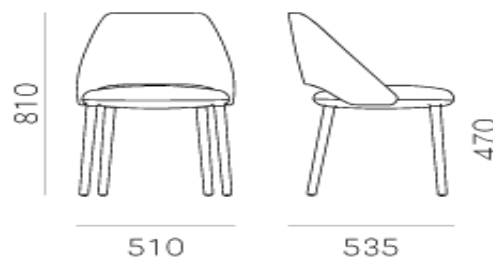

Vic 655

The elegance and the minimal outline of Vic chair draws inspiration from classic mid-century chairs. Seat and backrest with inner structure in steel, padded with polyurethane foam and upholstered in leather or fabric. The soft seat with polyurethane foam padding is supported by elastic belts, for absolute comfort. The legs are in solid ash wood with a plastic carter under the seat..

Brand: **Pedrali, Made in Italy**

Item type: Chair

Item Code: 655/E03

Designer: Patrick Norguet

Color: Cat E E03

Dimension: 51 cm x 53 cm x 47/81 cm

Click the link for more options and finishes:

<https://www.pedrali.it/en/products/catalog/Armchair-VIC-655-00001/>