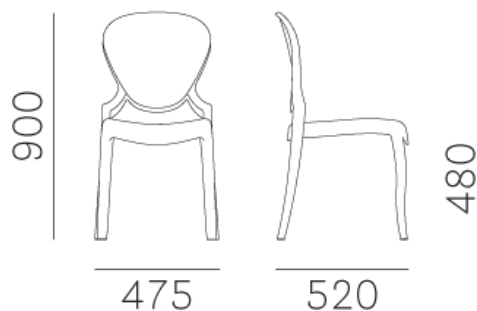

## **Queen 650**

Queen is fully made of polycarbonate, a strong material suitable for any habitat. The chair is inspired to traditional models but introduce a touch of contemporary design, either for material and construction technology. Queen chair is available in white, black or beige full colour version or in clear, amber, violet or smoke grey transparent version.

- Brand:* **Pedrali, Made in Italy**
- Item type:* Chair
- Item Code:* 650/SA
- Designer:* Claudio Dondoli and Marco Pucci
- Finish:* Full Color
- Color:* Sand
- Dimension:* 47.5 x 52 x 90 cm

Click the link for more options and finishes: