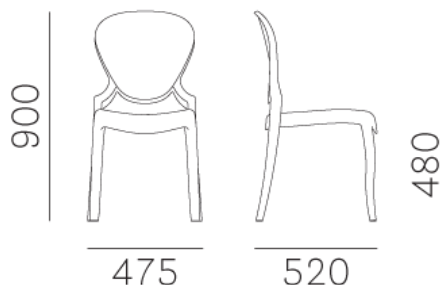

### **Queen 650**

Queen is fully made of polycarbonate, a strong material suitable for any habitat. The chair is inspired to traditional models but introduce a touch of contemporary design, either for material and construction technology. Queen chair is available in white, black or beige full colour version or in clear, amber, violet or smoke grey transparent version.

- Brand:* **Pedrali, Made in Italy**
- Item type:* Chair
- Item Code:* 650/NE
- Designer:* Claudio Dondoli and Marco Pucci
- Finish:* Full Color
- Color:* Black
- Dimension:* 47.5 x 52 x 90 cm

Click the link for more options and finishes: