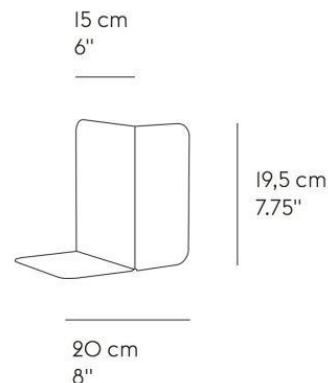

COMFILE Bookend

The Compile bookend makes for a simple way to store your books. It can be placed in several positions to accommodate books of differing sizes. With its clean geometric shape and various colors, the bookend is useful for any professional or private setting.

Brand: **MUUTO, made in Denmark**

Item type: Bookend

Item code: 50093

Designer: Cecilie Manz

Color: Grey

Dimension: 20 x 15 x 19.5cm

Click the link for more options and finishes:
<https://muuto.com/compile-bookend>