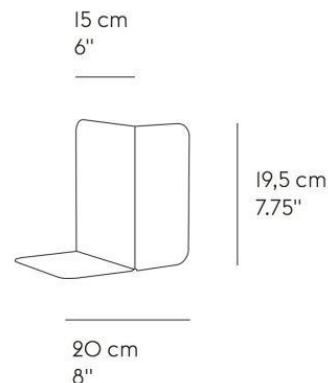

COMFILE Bookend

The Compile bookend makes for a simple way to store your books. It can be placed in several positions to accommodate books of differing sizes. With its clean geometric shape and various colors, the bookend is useful for any professional or private setting.

Brand: **MUUTO, made in Denmark**

Item type: Bookend

Item code: 50092

Designer: Cecilie Manz

Color: Green-beige,

Dimension: 20 x 15 x 19.5cm

Click the link for more options and finishes:
<https://muuto.com/compile-bookend>