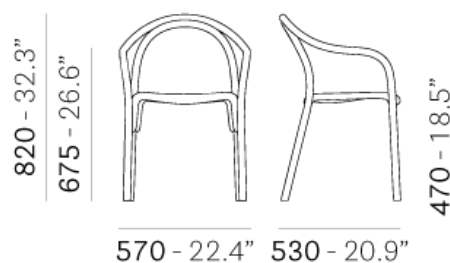

www.kuysenfurniture.com

Soul 3745

Soul armchair stems from the idea of creating a seating using a blend of age-old methods and cutting-edge techniques. The ash structure of Soul has a minimalistic, flowing silhouette, characterized by a harmonious interplay of curves and subtle lines. The ergonomic polycarbonate seat appears suspended, clasped by the skeleton, almost like an embrace.

Brand: **Pedrali, Made in Italy**

Item type: Armchair

Item Code: 3745/NE/AN/FSC

Designer: Eugene Quitlet

Color: Black

Dimension: 57 x 53 x47/82

Click the link for more options and finishes:

<https://www.pedrali.it/en/products/catalog/Armchair-SOUL/>