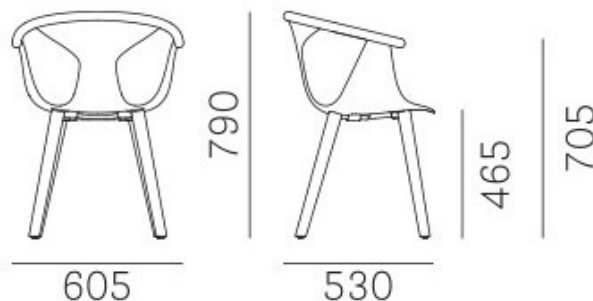

FOX

Fox is an elegant collection of armchairs having a distinctive character and contained dimensions. A thin fiber-glass reinforced polypropylene shell is set in the ash wood profile curved and rounded at the ends. The armchair welcomes the guest with the warm hug of wood. Versatility and functionality of the collection are guaranteed thanks to the multiple colour combinations between the wood and the comfortable shell, matching legs in ash wood of variable section.

<i>Brand:</i>	Pedrali, Made in Italy
<i>Item type:</i>	Armchair
<i>Item Code:</i>	3725/NE/AN/FSC
<i>Designer:</i>	Patrick Norguet
<i>Color:</i>	Black/Black
<i>Dimension:</i>	60.5 x 53 x 79cm

Click the link for more options and finishes: