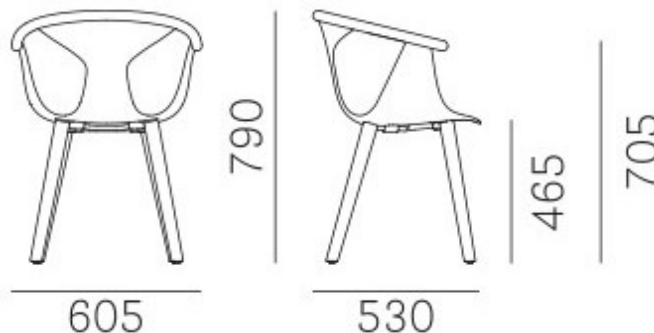

www.kuysenfurniture.com

FOX

Fox is an elegant collection of armchairs having a distinctive character and contained dimensions. A thin fiber-glass reinforced polypropylene shell is set in the ash wood profile curved and rounded at the ends. The armchair welcomes the guest with the warm hug of wood. Versatility and functionality of the collection are guaranteed thanks to the multiple colour combinations between the wood and the comfortable shell, matching legs in ash wood of variable section.

<i>Brand:</i>	Pedrali, Made in Italy
<i>Item type:</i>	Armchair
<i>Item Code:</i>	3725/ML/AN/FSC
<i>Designer:</i>	Patrick Norguet
<i>Color:</i>	Legs: Black, Shell: Maroon
<i>Dimension:</i>	60.5 x 53 x 79cm