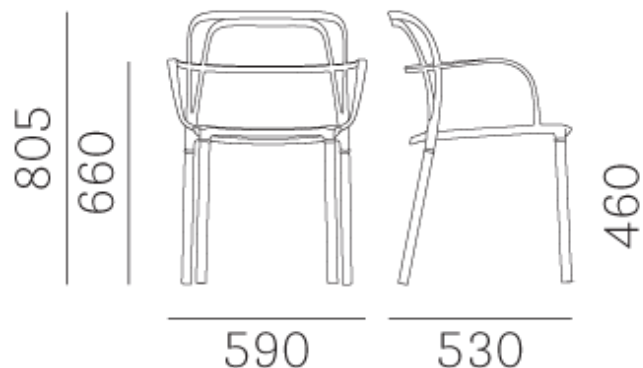

www.kuysenfurniture.com

Intrigo 3715

A combination of lines which twist harmoniously creating an involving, minimal silhouette. The efficient die-casting aluminium technology guarantees solidity and allows to achieve different sections for back, armrests and legs. Intrigo is an elegant seat which easily fits into very different environments. Seat and back cushions are also available.

Brand: **Pedrali, Made in Italy**

Item type: Chair

Item Code: 3715/VE100E

Designer: Claudio Dondoli & Marco Pucci

Color: Sage Green

Dimension: 59 x 53 x 80.5 cm

Click the link for more options and finishes: