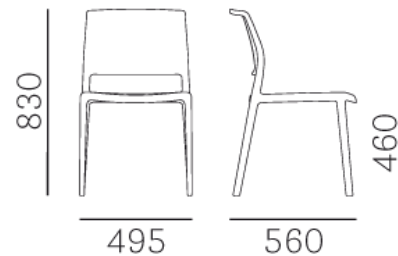

Ara 310

Ara is a polypropylene moulded chair reinforced with glass fibres, stackable and suitable for both indoors and outdoors. The upper part of back structure forms a big handle for an easy lifting and moving, giving it a distinct character. Thanks to the tapered shape of the legs it's light and elegant, although resistant and non-deformable.

Brand: Pedrali, Made in Italy

Item type: Chair

Item Code: 310/SA

Color: Sand

Designer: Jorge Pensi

Dimension: 49.5 x 56 x 83 cm

Please check the link for more options and finishes:

<https://www.pedrali.com/en-us/products/chairs-design/ara-310>