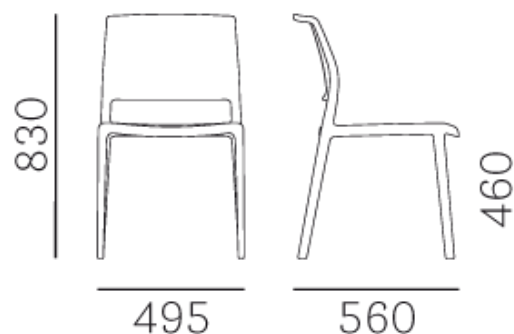

www.kuysenfurniture.com

Ara 310

Ara is a polypropylene moulded chair reinforced with glass fibres, stackable and suitable for both indoors and outdoors. The upper part of back structure forms a big handle for an easy lifting and moving, giving it a distinct character. Thanks to the tapered shape of the legs it's light and elegant, although resistant and non-deformable.

Brand: Pedrali, Made in Italy

Item type: Chair

Item Code: 310/BL

Designer: Jorge Pensi

Color: Blue

Dimension: 49.5 x 56 x 83 cm

Click the link for more options and finishes:

<https://www.pedrali.it/en/products/catalog/Chair-ARA-310/>