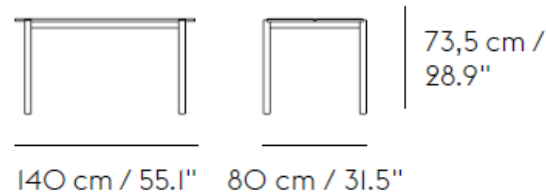

### **LINEAR STEEL TABLE**

THOMAS BENTZEN ON THE DESIGN "The Linear Steel Series was designed from the idea of presenting durable materials in a sophisticated and understated expression for outdoor use with its form language inspired by the notion of meetings—the meetings of lines, the meetings of shapes and the meetings of materials. The design is defined by its straight lines for a contemporary yet timeless aesthetic through the details of its folded edges, half-circular intersecting legs and small spacing for easy outflow of water. It is through these subtle elements that the Linear Steel Series translates the values of elegance, longevity and functionality into modern outdoor furniture."

*Brand:* **MUUTO**  
*Item type:* Table  
*Item code:* 30903+30923  
*Designer:* Thomas Bentzen  
*Color:* Dark Green  
*Dimension:* 140 X 80 X 73.5 cm  
 75 cm / 29.5"

*Click the link for more options and finishes:*