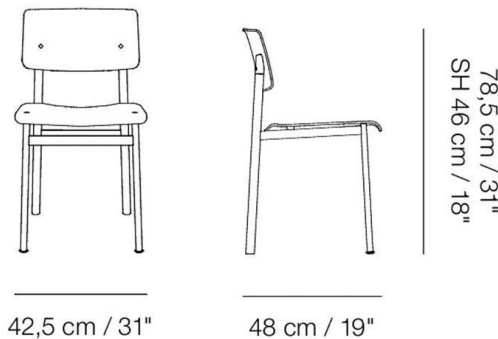

Loft Chair

Loft Chair exemplifies honest, simple design thanks to an expression inspired by industrial design. The design features contrasting materials with its frame in powder coated steel that is offset by the soft plywood on seat and back, molded to embrace the user's body.

Brand: **MUUTO**
Item type: Chair
Item code: 30203
Designer: Thomas Bentzen
Color: Dusty Rose/oak
Dimension: 42.5 x 48 x 46/78 cm

Click the link for more options and finishes:
<https://muuto.com/loft-chair>