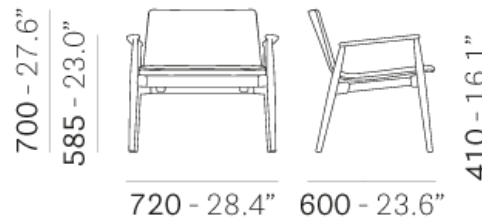

Malmo 295

Malmö chairs evoke warmth sensations thanks to the touch of ash wood, the tapered look and the appeal of tradition. The design elements appear in their purity, thicker in the joints and tapered in a natural way to offer lightness and elegance. Lounge armchair with ash veneered plywood shell, solid ash wood frame and armrests.

Brand: Pedrali, Made in Italy

Item type: Lounge Chair

Item Code: 295/AN

Designer: CMP Design

Dimension: 72 x 60 x 70 cm seat height 41 cm

Please check the link for more options and finishes:

<https://www.pedrali.com/en-us/products/lounge-chairs/malmo-295>