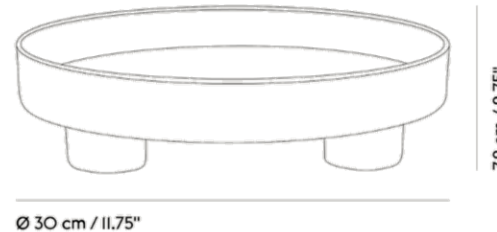

PLATFORM

The Platform Tray fuses the function of Scandinavian design with Japanese artisnary to form a stackable tray with a multitude of uses.

Brand: **MUUTO, made in Denmark**

Item type: Tray

Item code: 29012

Designer: Sam Hecht & Kim Colin

Color: Dark Red

Dimension: 30Ø x 7.2cm

Click the link for more options and finishes:
<https://muuto.com/platform-tray>