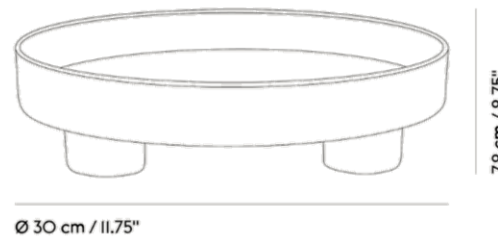

PLATFORM

The Platform Tray fuses the function of Scandinavian design with Japanese artisnary to form a stackable tray with a multitude of uses.

Brand: **MUUTO, made in Denmark**

Item type: Tray

Item code: 29011

Designer: Sam Hecht & Kim Colin

Color: Grey

Dimension: 30Ø x 7.2cm

Click the link for more options and finishes:
<https://muuto.com/platform-tray>