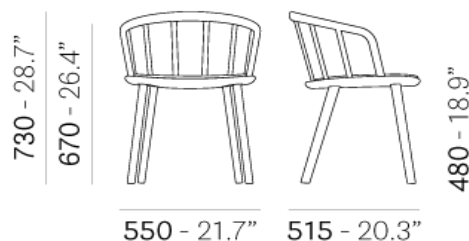

*Brand:* **Pedrali, Made in Italy**

*Item type:* Armchair

*Item Code:* 2836/G66

*Designer:* CMP Design

*Color:* Cat G66

*Dimension:* 45 x 50 x 75.5/48cm

Click the link for more options and finishes:

<https://www.pedrali.it/en/products/catalog/Armchair-NYM-2836/>