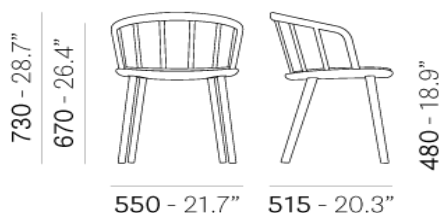

Brand: **Pedrali, Made in Italy**

Item type: Armchair

Item Code: 2835/FR/FSC

Designer: CMP Design

Color: Bleached Ash

Dimension: 55 x 51.5 x 46/73 cm

Click the link for more options and finishes:

<https://www.pedrali.it/en/products/catalog/Armchair-NYM-2835/>