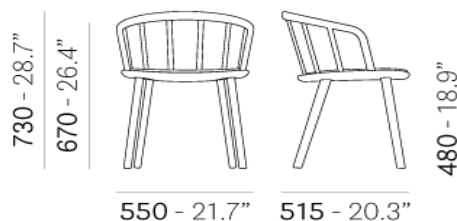

Brand: **Pedrali, Made in Italy**

Item type: Armchair

Item Code: 2835/AN/FSC

Designer: CMP Design

Color: Black

Dimension: 55 x 51.5 x 46/73 cm

Click the link for more options and finishes:

<https://www.pedrali.it/en/products/catalog/Armchair-NYM-2835/>