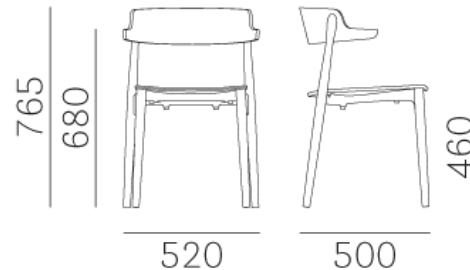

## **Nemea 2825**

Nemea collection design recalls the idea of a classic gracefulness molded by time and history. Ash veneered plywood armchair with shaped backrest, that allows to hang it on the table. Solid ash wood legs and die-cast aluminum frame.

*Brand:* **Pedrali, Made in Italy**  
*Item type:* Armchair  
*Item Code:* 2825/FR/FSC  
*Designer:* CMP Design  
*Dimension:* 52 x 50 x 76.5 cm

Please check the link for more options and finishes:

<https://www.pedrali.com/en-us/products/chairs-design/nemea-2825>