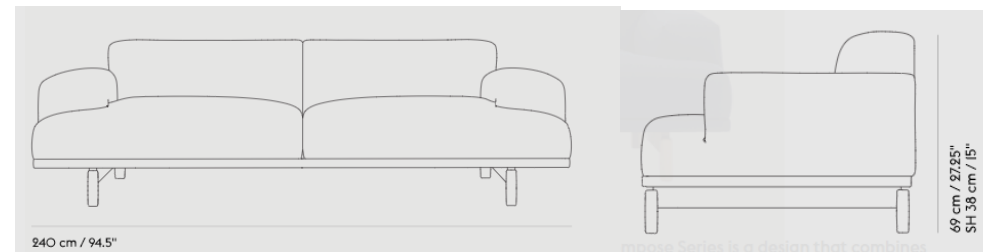

### **Compose 3- Seater Sofa**

The Compose Series is a design that combine essential components for a new perspective, making the sum greater than its parts. Being at once roomy in its seat yet refined in its expression, the Compose Sofa joins together quality and comfort with the contemporary aesthetics of Scandinavian design. Internally constructed with plywood and steel. Upholstered with cold-foam chosen textile is mounted. All cushions are hand sewn and filled with a combination of feather and granulated cold foam.

*Brand:* **MUUTO**  
*Item type:* 3 Seater Sofa  
*Item code:* 27224-775  
*Designer:* Anderssen & Voll  
*Upholstery:* Steelcut 775  
*Dimension:* 240 x 94 x 69 cm

*Click the link for more options and finishes:*