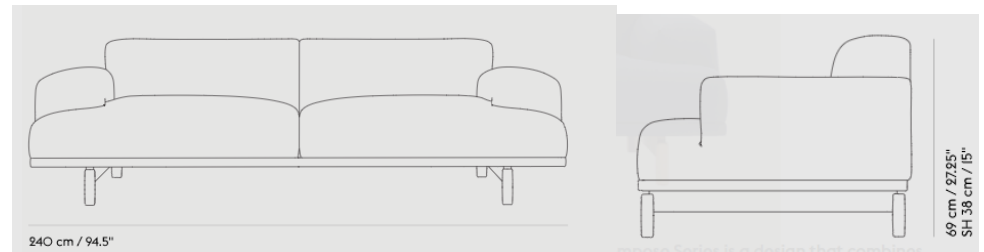

### **Compose Sofa 3 seater**

The Compose Series is a design that combines essential components for a new perspective, making the sum greater than its parts. Being at once roomy in its seat yet refined in its expression, the Compose Sofa joins together quality and comfort with the contemporary aesthetics of Scandinavian design. Internally constructed with plywood and steel. Upholstered with cold-foam chosen textile is mounted. All cushions are hand sewn and filled with a combination of feather and granulated cold foam.

**Brand:** MUUTO, made in Denmark

**Item type:** 3 Seater Sofa

**Item code:** 27222-551

**Designer:** Anderssen & Voll

**Upholstery:** Fiord 551

**Dimension:** 240 x 94 x 69 cm

Click the link for more options and finishes: