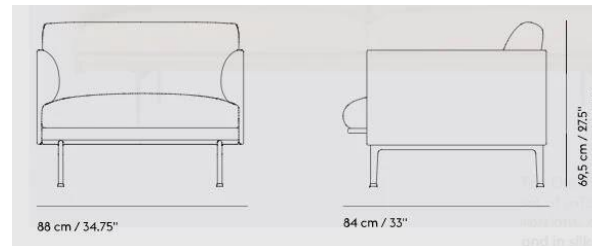

Outline Lounge Chair

The Outline Chair is a modern addition to any home or professional space. Surprisingly spacious with a refined expression, the design can be upholstered in textile or leather for a luxurious finish. Furthermore, the Outline Chair also comes in a studio version, taking the original design and translating it into a slimmed-down design to accommodate the compact dimensions of contemporary, modern homes. Upholstered with foam before chosen textile or leather is mounted. All cushions are hand sewn and filled with a combination of feather and granulated cold foam. Wood and steel construction. Powder coated aluminum legs. All textiles from Kvadrat or Arve. Leather from Camo Leathers.

Brand: **MUUTO**
Item type: Lounge Chair
Item code: 27070-554
Designer: Anderssen & Voll
Upholstery: Vidal 554
Dimension: 88 x 84 x 69.5 cm

Click the link for more options and finishes:

<https://muuto.com/outline-chair>