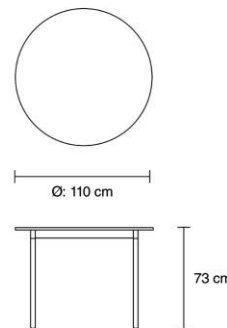

### **Base Round Table**

The Base Table references the heritage of Scandinavian design through its simple frame and subtle details. With its design harking back to the essence of a table, the Base Table features a veneer edge for a touch of Scandinavian materiality, paired with the elegant shapes of its table top and frame. Use the design in any home, workplace, educational institution or hospitality space for notes of Scandinavian simplicity.

<i>Brand:</i>	<b>MUUTO</b>
<i>Item type:</i>	Round Table
<i>Item code:</i>	27054+27414
<i>Designer:</i>	Mika Tolvanen
<i>Color:</i>	Linoleum Top Black/ Linoleum/ Black Legs
<i>Dimension:</i>	110 dia x 73 cm