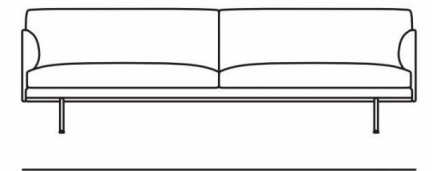

Outline Sofa

The Outline Sofa family is an architectural, refined set of sofas that comes in two and three-seater versions. Available in textile from Kvadrat or Arve and in silk leather from Camo Leathers, the Outline Sofa is a study of combining Scandinavian design and craftsmanship with superior comfort. Adding to the family is a Studio series, taking the original Outline design and translating it into a slimmed-down design to accommodate the compact dimensions of contemporary, modern homes.

Brand: **MUUTO**
Item type: 3- Seater Sofa
Item code: 27023/COGN
Designer: Anderssen & Voll
Upholstery: Silk leather: Cognac
Dimension: 220 x 84 x 69.5

220 cm

69,5 cm
SH 40 cm

84 cm

Click the link for more options and finishes: