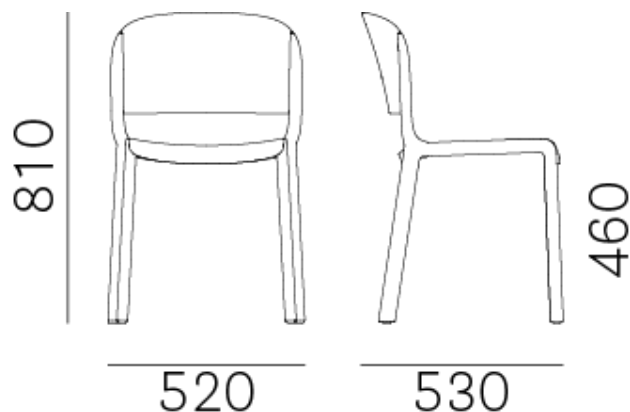

## **Dome 260**

Dome is a collection of chairs that evokes the glorious tradition of bistro chairs with arched silhouettes and the generous shapes of the domes of monuments that embellish many cities in the world. Polypropylene chair with delicate details that recall the joints of the wood.

Brand: **Pedrali, Made in Italy**

Item type: Chair

Item Code: 260/VE

Designer: Odo Fioravanti

Color: Green

Dimension: 52 x 46 x 81 cm

Click the link for more options and finishes:

<https://www.pedrali.it/en/products/catalog/Chair-DOME-260/>