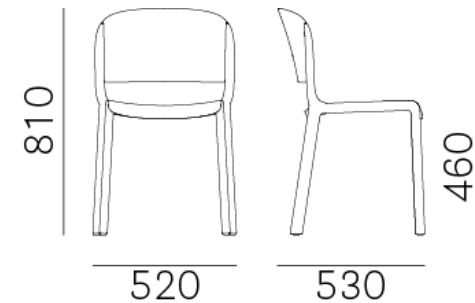

## Dome

Dome is a collection of chairs that evokes the glorious tradition of bistro chairs with arched silhouettes and the generous shapes of the domes of monuments that embellish many cities in the world. Polypropylene chair with delicate details that recall the joints of the wood.

*Brand:* **Pedrali, Made in Italy**

*Item type:* Chair

*Item Code:* 260/GA

*Designer:* Odo Fioravanti

*Color:* Dark Grey

*Dimension:* 52 x 46 x 81 cm

*Please check the link for more options and finishes:*

<https://www.pedrali.it/en/products/catalog/Chair-DOME-260/>