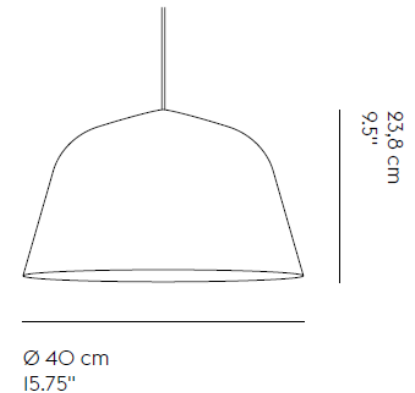

Ambit

Embodying the Scandinavian design values, the Ambit pendant lamp is as timeless as it is contemporary. Made of hand-spun aluminum that has been hand-painted, the Ambit has a white interior to heighten contrasts with the outside of the shade and enhance the light. It is available in two sizes, five colors and integrates seamlessly into any room of a home, office or commercial space. Aluminum lamp shade and rubber cord. Made from old braizer traditions, the lamp shade is press spun by hand. Hereafter, the lamp shade is polished and painted by hand.

Brand: **MUUTO**
Item type: Pendant Lamp
Item code: 26021
Designer: TAF Architects
Color: Grey
Dimension: 40Ø x 23.8 cm

Click the link for more options and finishes:
<https://muuto.com/ambit-pendant-lamp>