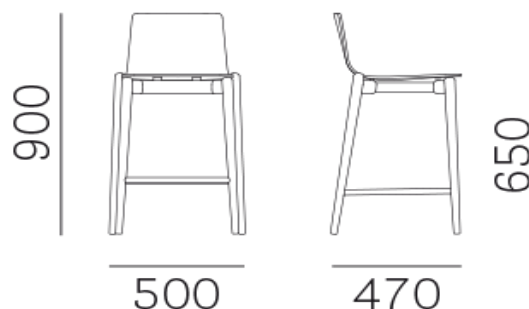

Malmö 232

Malmö chairs evoke warmth sensations thanks to the touch of ash wood, the tapered look and the appeal of tradition. The design elements appear in their purity, thicker in the joints and tapered in a natural way to offer lightness and elegance. Barstool with ash veneered plywood shell, solid ash wood frame and stainless steel footrest. Seat height 650 mm.

Brand:	Pedrali, Made in Italy
Item type:	Barstool
Item Code:	232/GC/FSC
Designer:	Cazzaniga, Mandelli, and Pagliarulo
Color:	Light Grey
Dimension:	50 x 47 x 65/90 cm

Click the link for more options and finishes: