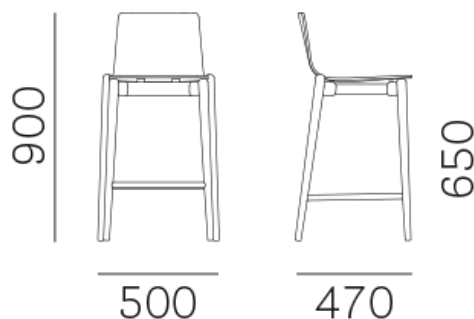

Malmö 232

Malmö chairs evoke warmth sensations thanks to the touch of ash wood, the tapered look and the appeal of tradition. The design elements appear in their purity, thicker in the joints and tapered in a natural way to offer lightness and elegance. Barstool with ash veneered plywood shell, solid ash wood frame and stainless steel footrest. Seat height 650 mm.

<i>Brand:</i>	Pedrali, Made in Italy
<i>Item type:</i>	Barstool
<i>Item Code:</i>	232/FR/FSC
<i>Designer:</i>	Cazzaniga, Mandelli, and Pagliarulo
<i>Color:</i>	Black
<i>Dimension:</i>	50 x 47 x 65/90 cm