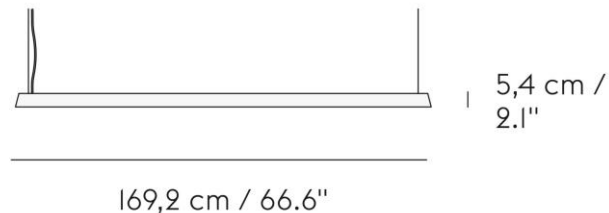

### **Linear Pendant Lamp**

The Linear Pendant Lamp is designed to create smaller atmospheres within larger spaces. The design features elegant lines and subtle details alongside the inherent functionality of its dimmable light source, making for a modern, functional light for any space.

<i>Brand:</i>	<b>MUUTO</b>
<i>Item type:</i>	Pendant Lamp
<i>Item code:</i>	22519
<i>Designer:</i>	Thomas Bentzen
<i>Color:</i>	Grey
<i>Dimension:</i>	169.2 x 5.4 x 10.7 cm

*Please check the link for more options and finishes:*