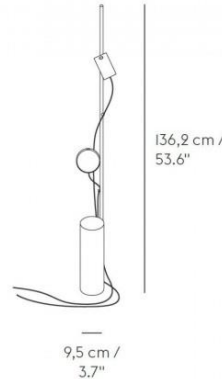

### **Post Floor Lamp**

Standing 136.2cm in height, the *Post LED Floor Lamp* features a slender stem of powder coated steel rising from a stable but only slightly less slender base measuring 9.5cm in diameter. Glazed with diffusers of opalescent acrylic, the two LED lighting units are fixed to the stem with puck-shaped magnets.

**Brand:** MUUTO  
**Item type:** Floor Lamp  
**Item code:** 22380  
**Designer:** Rachele Griffin  
**Color:** Black  
**Dimension:** 9.5 cm x 136.2 cm

Please check the link for more options and finishes: