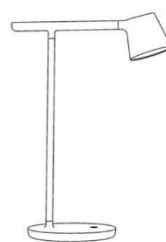

### **TIP**

Created from the idea of stripping a design down to its essentials, the Tip Lamp is an example of simple, functional design with careful attention to detail. Offering direct as well as ambient light, the lamp's adjustable head and arm feature an opal diffuser and dimmer function that effortlessly alters the volume of light.

*Brand:* **MUUTO, made in Denmark**

*Item type:* Table Light

*Item code:* 22322

*Designer:* Jens Fager

*Color:* White

*Dimension:* 16Ø x 40cm

29,5 cm / 11.5"

40 cm /  
15.75"

Ø 16 cm /  
6.25"

*Click the link for more options and finishes:*

<https://muuto.com/tip-lamp>