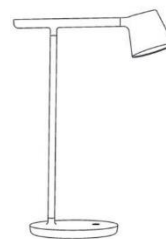

**TIP**

Created from the idea of stripping a design down to its essentials, the Tip Lamp is an example of simple, functional design with careful attention to detail. Offering direct as well as ambient light, the lamp's adjustable head and arm feature an opal diffuser and dimmer function that effortlessly alters the volume of light.

*Brand:* **MUUTO, made in Denmark**

*Item type:* Table Light

*Item code:* 22321

*Designer:* Jens Fager

*Color:* Black

*Dimension:* 16Ø x 40cm

29,5 cm / 11.5"

40 cm /  
15.75"

Ø 16 cm /  
6.25"

*Click the link for more options and finishes:*

<https://muuto.com/tip-lamp>