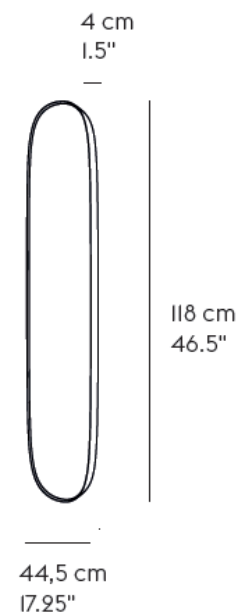

Framed

Made from powder coated steel frames with colored mirror glass, the Framed Mirrors is a gently artistic interpretation of the classic mirror. Though still functioning as reflecting glass, the colors, shapes and its ability to be arranged in groups gives the mirror a distinct character. The design comes in two sizes and three colors. A steel plate is worked through three rounds to shape the mirror's frame. The surface is then powder lacquered using a highly durable acrylic lacquer. Lastly, mirror glass is gently installed, to create the little gap between the mirror's frame and mirror glass.

Brand: **MUUTO, made in Denmark**

Item type: Mirror

Item code: 21913

Designer: Anderssen & Voll

Color: Taupe

Dimension: 44.5 x 118 cm

Click the link for more options and finishes:
<https://muuto.com/framed-mirror>