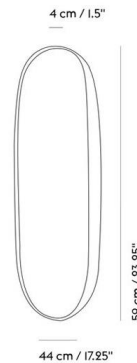

Framed Mirror

Made from powder coated steel frames with colored mirror glass, the Framed Mirrors is a gently artistic interpretation of the classic mirror. Though still functioning as reflecting glass, the colors, shapes and its ability to be arranged in groups gives the mirror a distinct character. The design comes in two sizes and four colors.

<i>Brand:</i>	MUUTO
<i>Item type:</i>	Mirror
<i>Item code:</i>	21901
<i>Designer:</i>	Anderssen and Voll
<i>Color:</i>	Grey/Clear
<i>Dimension:</i>	44 x 59 x 4 cm

Please check the link for more options and finishes: