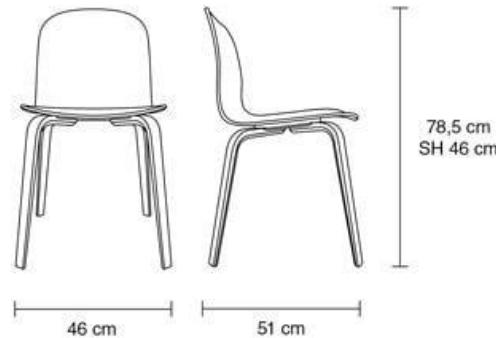

### **Visu Chair**

Bringing lightness into design, the Visu Chair Wood Base combines ergonomic and functional expressions with a quiet silhouette. The shell is rendered in form-pressed veneer wood while the wooden legs provide a sleek yet sturdy base.

<i>Brand:</i>	<b>MUUTO</b>
<i>Item type:</i>	Chair
<i>Item code:</i>	21607
<i>Designer:</i>	Mika Tolvanen
<i>Color:</i>	White/ Oak
<i>Dimension:</i>	46 x 52.2 x 45 cm seat height

*Please check the link for more options and finishes:*