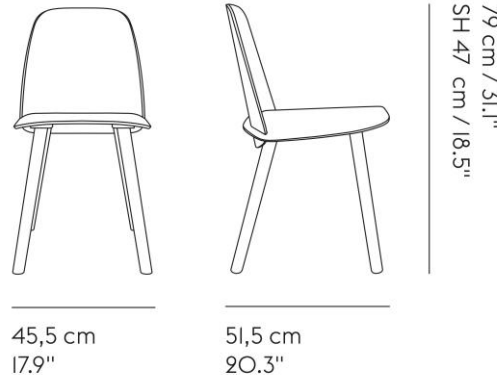

### **Nerd Chair**

The Nerd Chair is designed with a playfully contemporary expression, joined by its wooden Scandinavian materiality. The seamless integration of its back and seat makes for a characterful detail alongside the curved edges of its seat.

<i>Brand:</i>	<b>MUUTO</b>
<i>Item type:</i>	Chair
<i>Item code:</i>	21407
<i>Designer:</i>	David Geckeler
<i>Color:</i>	Petroleum
<i>Dimension:</i>	45.5 x 51.5 x 47 cm seat height

*Please check the link for more options and finishes:*