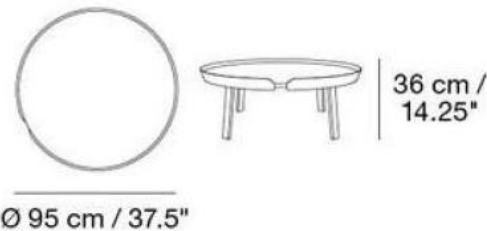

### **Around**

Both simple and vibrant, the Around Coffee Table series is an instant classic for any home or professional space. The tables come in three sizes with eight different finishes. Arrange them individually or in groups to create a unique look that is both refined and functional. Wooden tables made from oak or ash plywood and solid oak or ash legs. Colored tables made from MDF or ash plywood and solid ash legs. The wood is carefully cut, bend, glued together and polished to create a unique table. The strong lacquered surface protects the tables from the wear and tear of everyday use.

*Brand:* **MUUTO**  
*Item type:* Coffee Table  
*Item code:* 21161  
*Designer:* Thomas Bentzen  
*Color:* Oak  
*Dimension:* 95ø x 36 cm

*Click the link for more options and finishes:*  
<https://muuto.com/around-coffee-table>