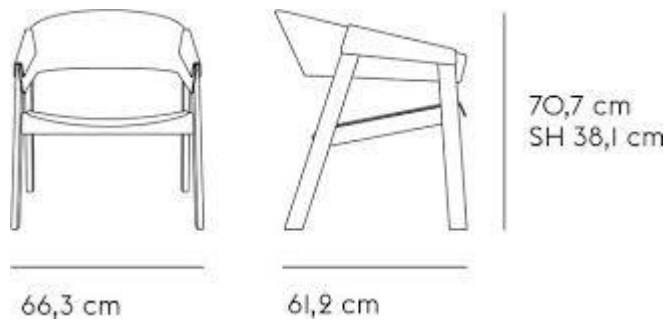

### **COVER Lounge Chair**

Hinting towards archetypical designs and Scandinavian traditions, the Cover Chair is a sophisticated take on a timeless form. With a sturdy beech wood frame and ingenious curved backrest that stretches into armrests, Cover is appealing on its own as a statement chair or as a set in a professional or private setting. The Cover Chair is made from all wood (PU lacquered oak) and no metal. The wood is folded over the chairs legs and back rest. This technical innovation of the wood layering locks the chair together. Upholstered versions with textiles from Kvadrat or silk leather.

- Brand:* **MUUTO**  
*Item type:* Lounge Chair  
*Item code:* 1802-OAK/COGN  
*Designer:* Thomas Bentzen  
*Color:* Cognac/Oak  
*Dimension:* 66.3 x 61.2 x 70/38.1 cm

*Click the link for more options and finishes:*