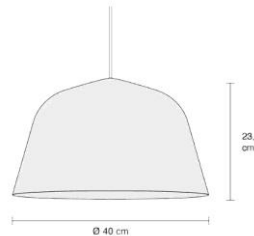

## **Ambit Lamp**

Embodying the values of Scandinavian design, the Ambit Pendant Lamp is as timeless as it is contemporary. Made of hand-spun aluminum that has been hand-painted, the Ambit Pendant Lamp features clean lines and a white interior that heighten contrasts of its outside shade while enhancing the light emitted in any room of a home, office or commercial space. Use the design on its own or symmetric formations and vibrant clusters.

**Brand:** MUUTO  
**Item type:** Ceiling Lamp  
**Item code:** 15277  
**Designer:** TAF Studio  
**Color:** Beige/Green  
**Dimension:** 40 dia x 23.8 cm / Cord Length 400 cm

*Please check the link for more options and finishes:*