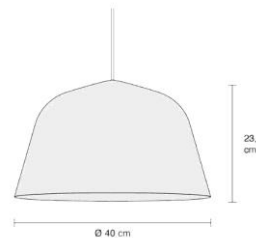

Ambit Lamp

Embodying the values of Scandinavian design, the Ambit Pendant Lamp is as timeless as it is contemporary. Made of hand-spun aluminum that has been hand-painted, the Ambit Pendant Lamp features clean lines and a white interior that heighten contrasts of its outside shade while enhancing the light emitted in any room of a home, office or commercial space. Use the design on its own or symmetric formations and vibrant clusters.

Brand: MUUTO
Item type: Ceiling Lamp
Item code: 15275
Designer: TAF Studio
Color: Black
Dimension: 40 dia x 23.8 cm / Cord Length 400 cm

Please check the link for more options and finishes:

<https://www.muuto.com/product/Ambit-Pendant-Lamp-p2449/26024/>