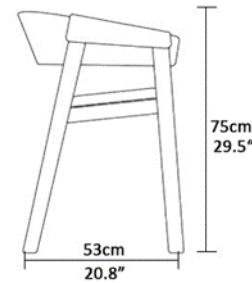

Cover Chair

Hinting towards archetypical designs and Scandinavian traditions, the Cover Chair is a sophisticated take on a timeless form. With a sturdy beech wood frame and ingenious curved backrest that stretches into armrests, Cover is appealing on its own as a statement chair or as a set in a professional or private setting. The Cover Chair is made from all wood (PU lacquered oak) and no metal. The wood is folded over the chairs legs and back rest. This technical innovation of the wood layering locks the chair together. Upholstered versions with textiles from Kvadrat or silk leather.

Brand: **MUUTO**
Item type: Armchair
Item code: 15096
Designer: Thomas Bentzen
Color: Anthracite
Dimension: 56.5 x 46 x 76 cm

Click the link for more options and finishes:

<https://muuto.com/cover>