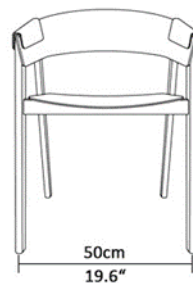

Cover Chair

Hinting towards archetypical designs and Scandinavian traditions, the Cover Chair is a sophisticated take on a timeless form. With a sturdy beech wood frame and ingenious curved backrest that stretches into armrests, Cover is appealing on its own as a statement chair or as a set in a professional or private setting. The Cover Chair is made from all wood (PU lacquered oak) and no metal. The wood is folded over the chairs legs and back rest. This technical innovation of the wood layering locks the chair together. Upholstered versions with textiles from Kvadrat or silk leather.

Brand: **MUUTO**
Item type: Armchair
Item code: 15096
Designer: Thomas Bentzen
Color: Anthracite
Dimension: 56.5 x 46 x 76 cm

Click the link for more options and finishes:

<https://muuto.com/cover>