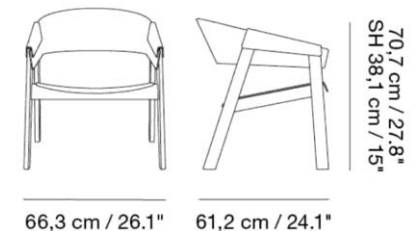

Cover Armchair

Referencing the values of honest craftsmanship and Scandinavian materiality, the Cover Armchair is an elegant perspective on the timeless wooden armchair. With its curved backrest and folded armrest covers, the Cover Armchair explores the possibilities of wooden veneer, paired with a deep comfort, modern expression and base in solid wood. Echoing the seamless appearance of the chair, it features no visible screws for a simple touch. Use the Cover Armchair in the living room, hallway or bedroom of the home as well as in restaurants, canteens, educational institutions, workplaces and more.

Brand: **MUUTO**
Item type: Armchair
Item code: 15092
Designer: Thomas Bentzen
Color: Grey
Dimension: 66.3 x 61.2 x 38.1 cm

Please check the link for more options and finishes:

<https://www.muuto.com/product/Cover-Armchair-p2415/15160/>