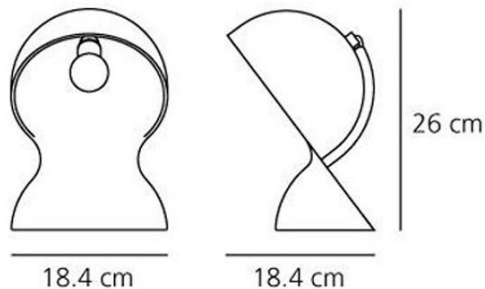

<i>Brand:</i>	ARTEMIDE, MADE IN ITALY
<i>Item type:</i>	Table Lamp
<i>Item Code:</i>	1466030A
<i>Designer:</i>	Vico Magistretti
<i>Color:</i>	Black,
<i>Light Source:</i>	LED 1, x Max 28W,345LM and 2800K
<i>Suggested Bulb:</i>	E14 (Bulb not Included)
<i>Dimension:</i>	18.4 x 18.4 x 26cm