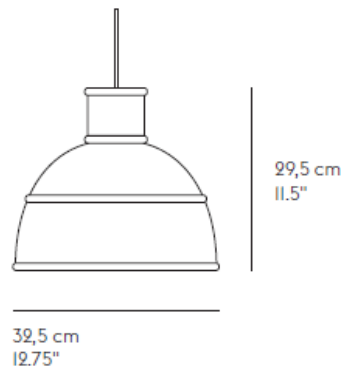

### **Unfold**

A quirky take on the industrial pendant lampshade, the Unfold Pendant Lamp is affordable and useful in any home or professional space. Made of soft silicon rubber, the pendant is available in a wide range of colors to brighten any room. Shade - silicone rubber, PVC cord. Diffuser clear frosted opal acrylic material. The shade is pressed in vulcanised rubber under high temperature. Diffuser and socket holder cut by laser.

*Brand:* **MUUTO, made in Denmark**

*Item type:* Pendant Lamp

*Item code:* 14208

*Designer:* From Us With Love

*Color:* Mustard

*Dimension:* 32.5ø x 29.5 cm

*Click the link for more options and finishes:*  
<https://muuto.com/unfold>